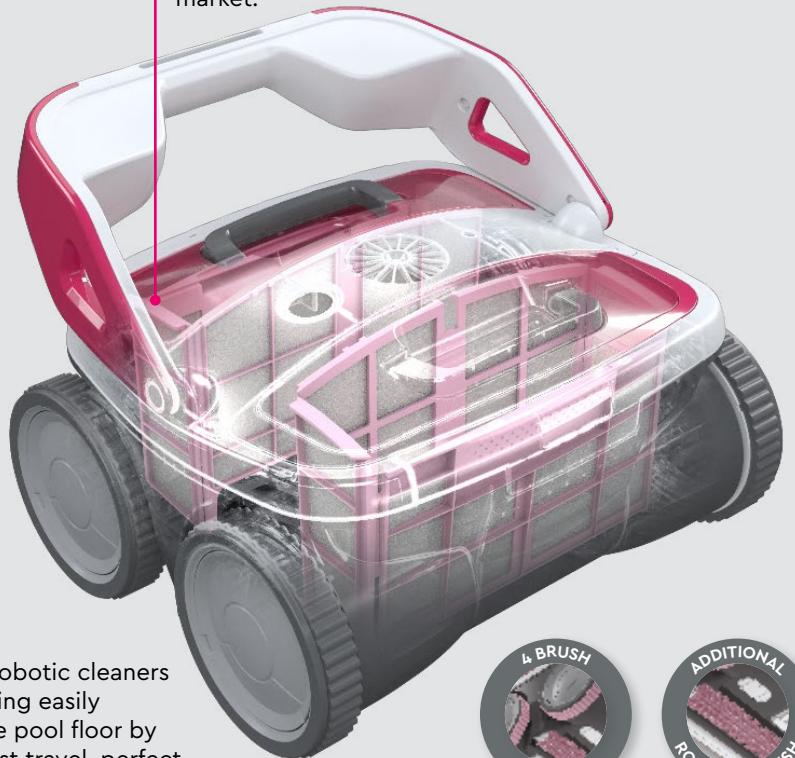

B LINE

The efficiency of
BWT, keeps your pool
beautiful and clean

POWERFUL, EFFICIENT, ERGONOMIC
EASY TO USE AND MAINTAIN

*Excellence
Inside*

Why a BWT robotic pool cleaner, are they the best choice?

B line BWT robotic pool cleaners combine performance, beauty and functionality, all at a very attractive price. Above all, they have one feature that sets them apart: ultra fine BWT filtration.

Floor, walls and water line

You want a robot that cleans the pool floor, walls and water line? The BWT B200 model is made for you.

Efficient travel

With four large wheels, BWT robotic cleaners cope with any obstacles, moving easily between toys forgotten on the pool floor by your children. Simple and robust travel, perfect for a family pool.

Adjustable nozzles

BWT robotic cleaners feature the most powerful suction of any robot on the market. Suction can be increased up to twofold, thanks to precise adjustment of the nozzles.

The finest filtration on the market

BWT robotic cleaners are fitted with an exclusive, 4D Filter that has a retention capacity four times better than any other.

4D Filter technology exploits a filter fabric that features loops to capture the tiniest particles, up to two microns in diameter. BWT guarantees the finest filtration currently available in the swimming pool market.